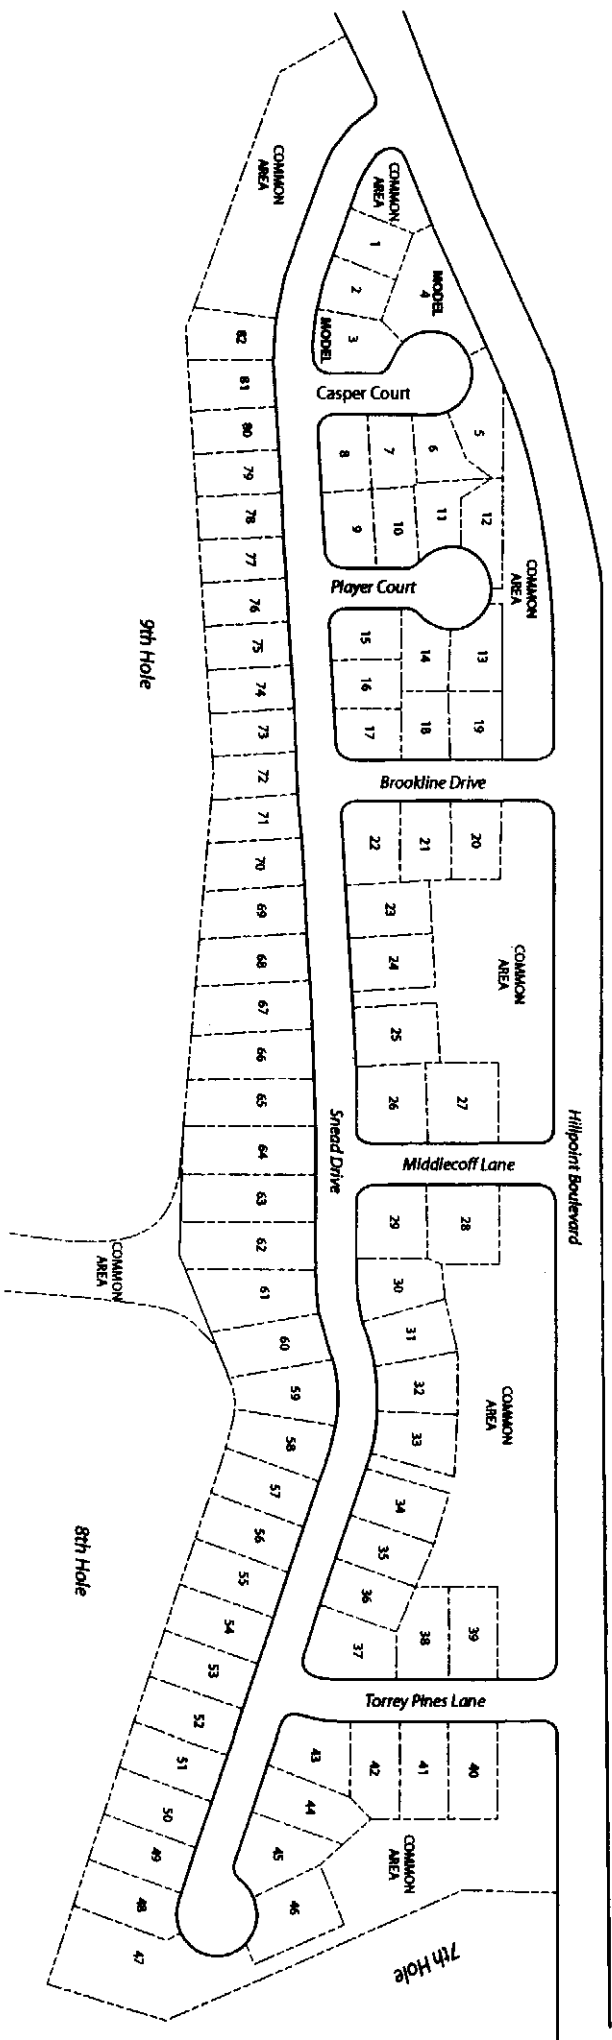

# SITE PLAN

## Nansmond River Golf Course

757-538-0090

Marketed by Rose & Womble New Homes

Etheridge Construction

Builder reserves the right to change prices, plan components and specifications, to withdraw any plan, without notice. All illustrations are artists concept and accuracy is not guaranteed. Extra-cost options may be shown in illustrations. Individual homes may differ from the models or from each other depending on field conditions.